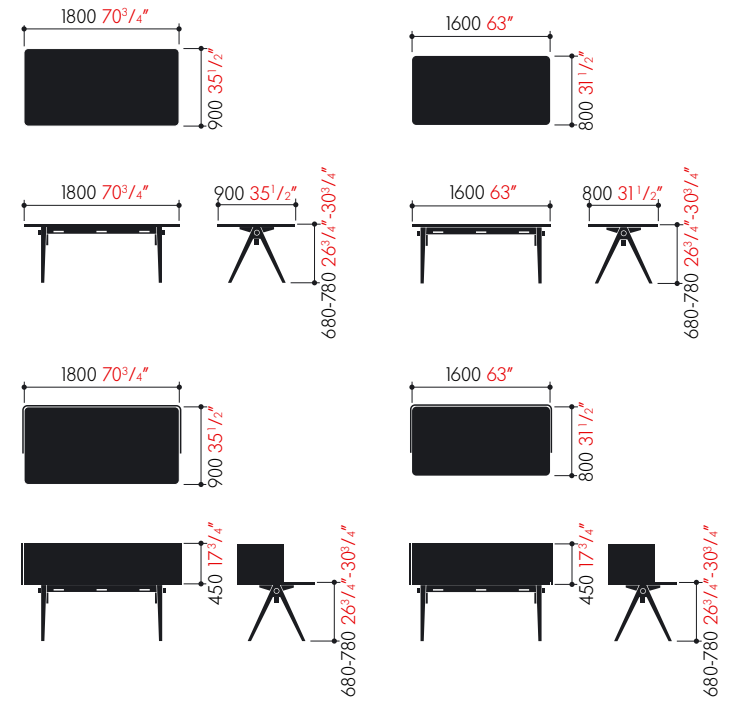

RTL Nord.

Hamburg, Germany

Interior Design: Planpark, Hamburg

Joyn Vignettes & Colours

Joyn Platform

Joyn Single Bench

Joyn Single Desk

Joyn Hut