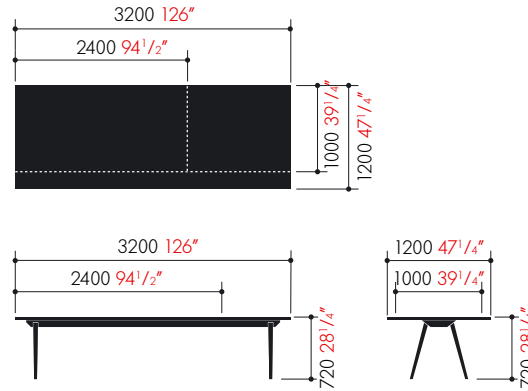

RTL Nord.

Hamburg, Germany

Interior Design: Planpark, Hamburg

Joyn Vignettes & Colours

Joyn Platform

Joyn Single Bench

Joyn Single Desk

Joyn Hut