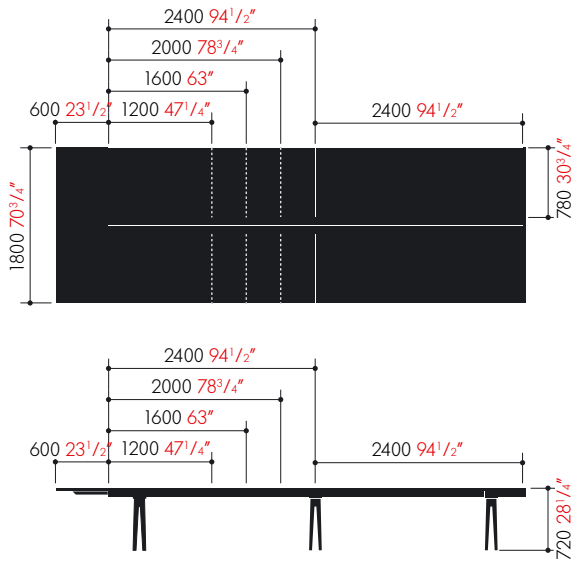

RTL Nord.

Hamburg, Germany

Interior Design: Planpark, Hamburg

Joyn Vignettes & Colours

Joyn Platform

Joyn Single Bench

Joyn Single Desk

Joyn Hut