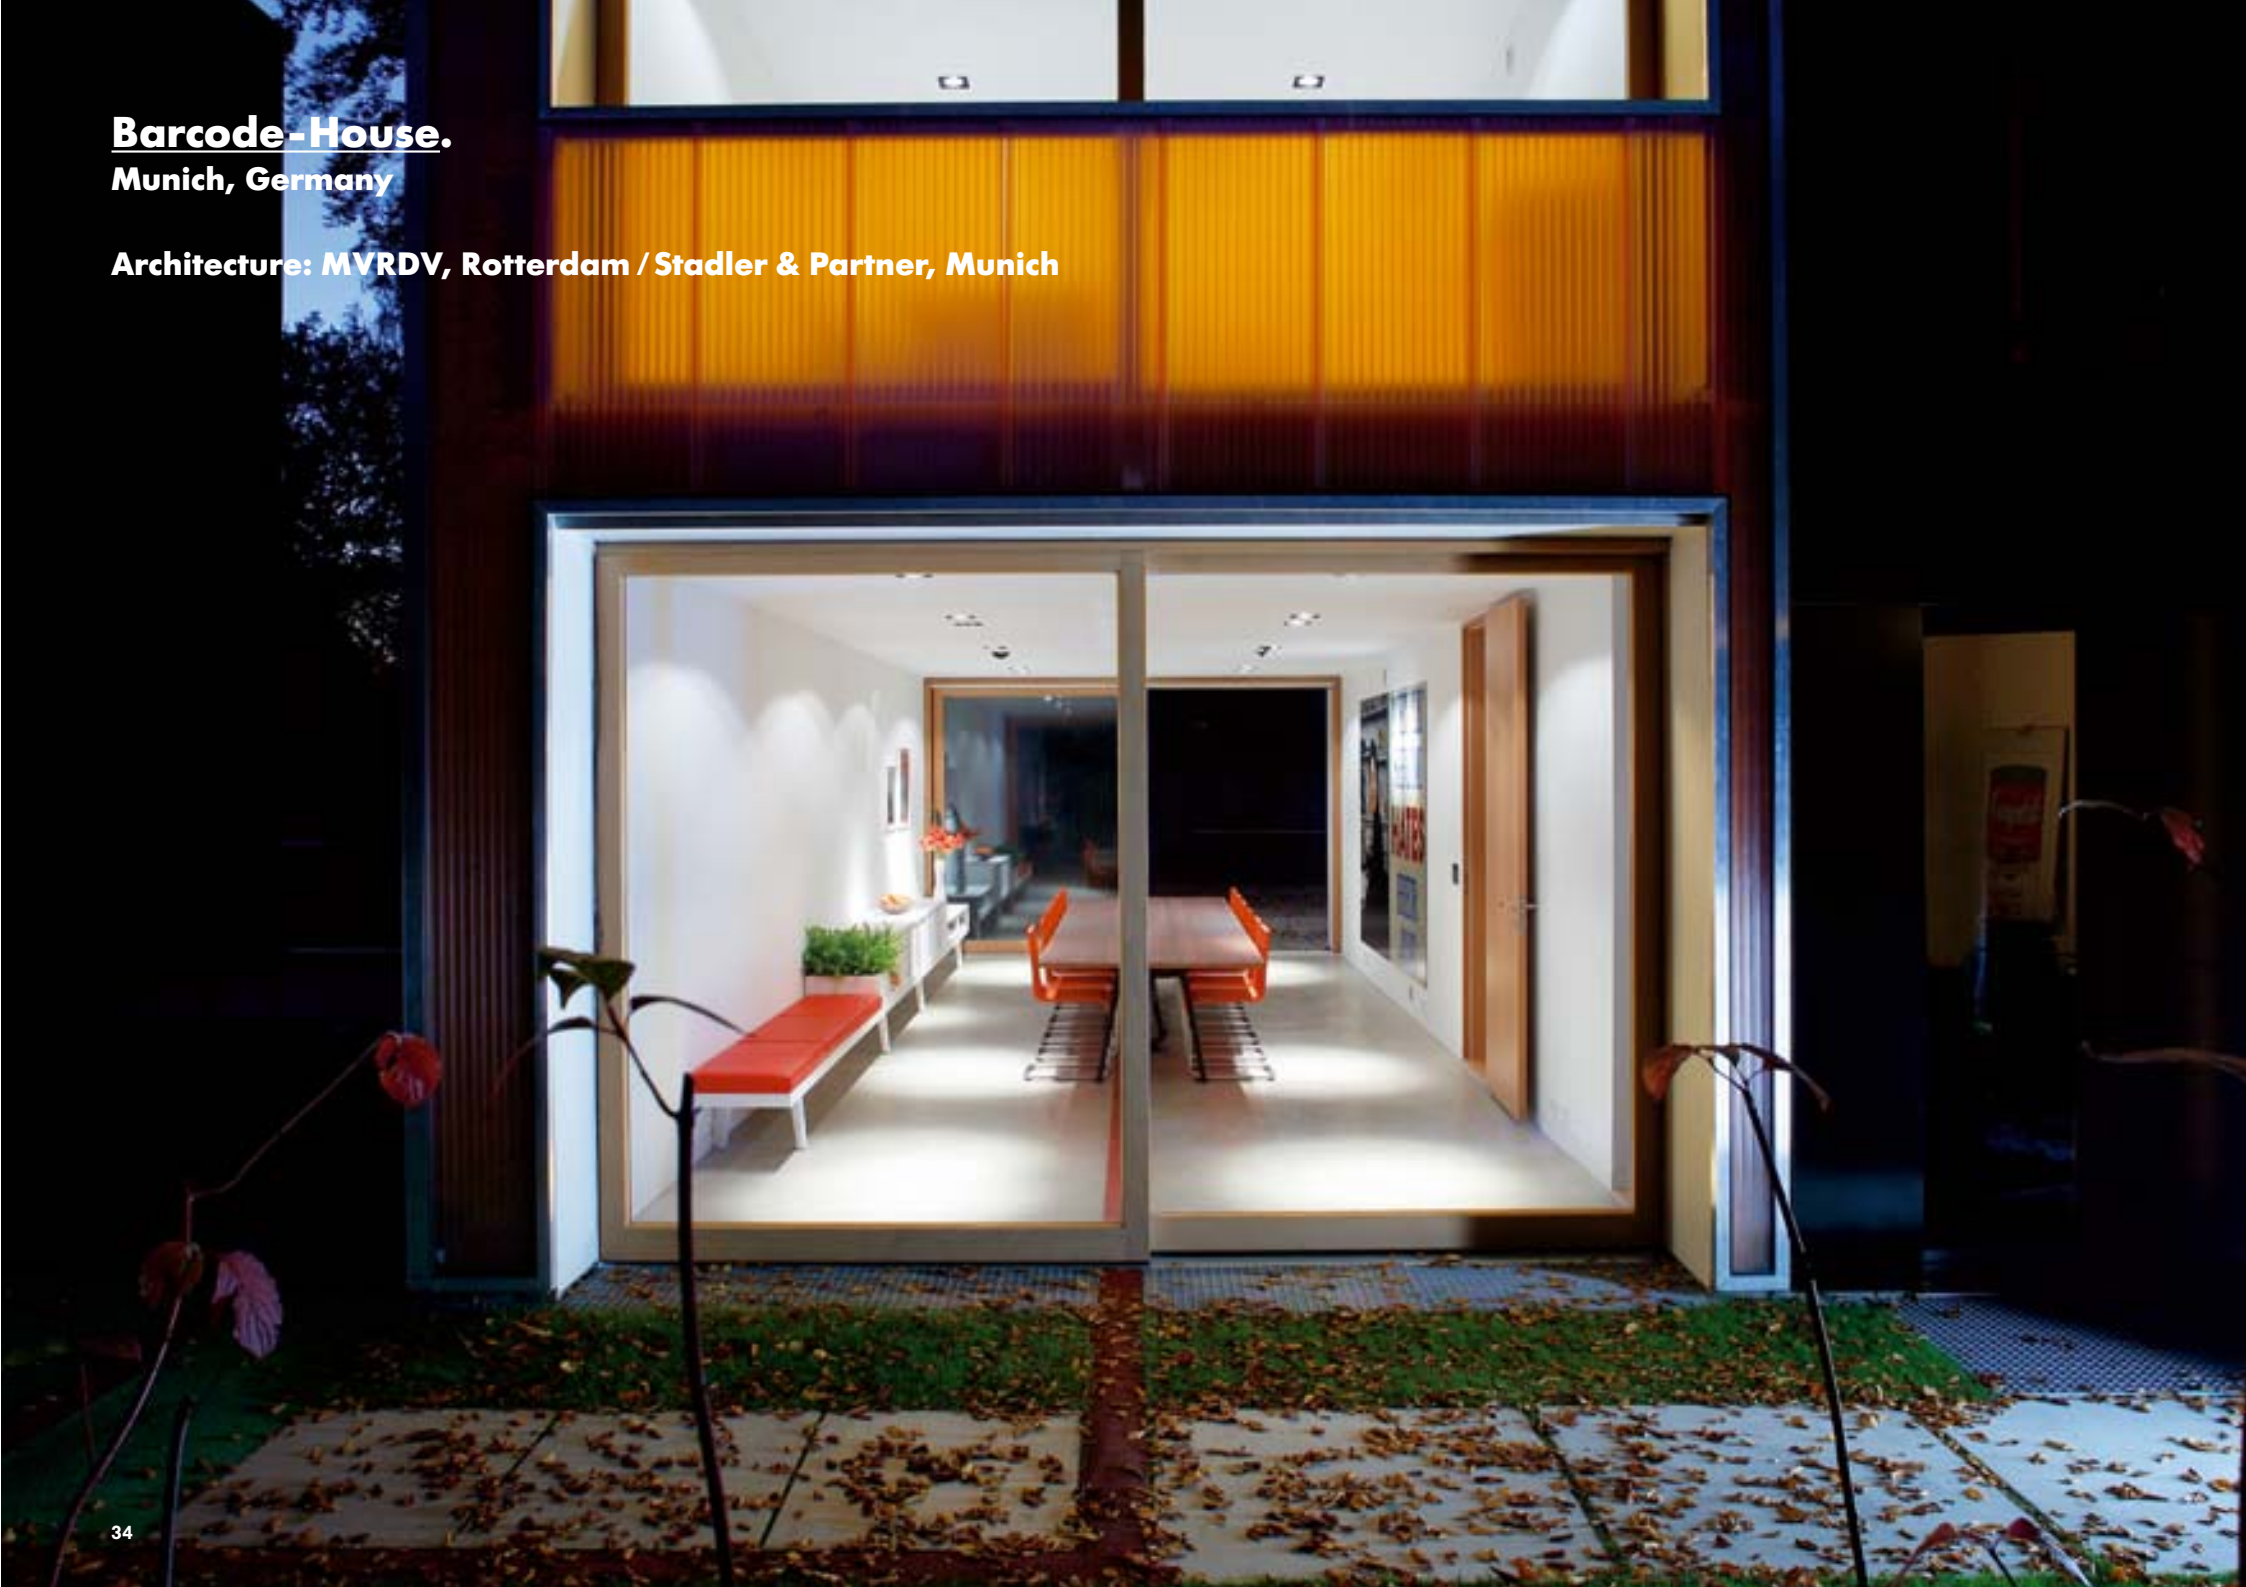

Joyn Single Bench

The Joyn Single Bench is the personal workplace for any decision maker in a collective environment.

Barcode-House.
Munich, Germany

Architecture: MVRDV, Rotterdam / Stadler & Partner, Munich