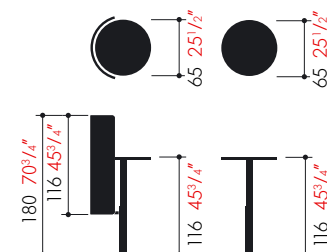

Joyn Talkpoint