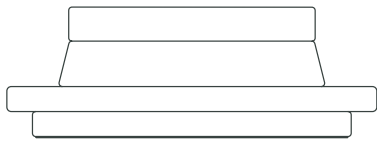

## TECHNICAL DATA

**CANDY** by Pearson Lloyd

Upholstered using a hard wood frame and CMHR multi density foam, CANDY is a range of public space seating available in two options; a long bench or circular island unit. Available with or without head rest, with the option to upholster the separate components in contrasting fabrics. The long bench has an upholstered plinth and the island units are available with either stainless steel bright rod legs or an upholstered plinth with powder coated steel base. Available with cantilevered spun steel table.

**CAN001**  
1390 x h860

**CAN001A**  
1390 x h1160

**CAN002**  
1390 x h860

**CAN002A**  
1390 x h1160

**CAN0003**  
3250 x 1390 x h860

**CAN0003A**  
3250 x 1390 x h 1160