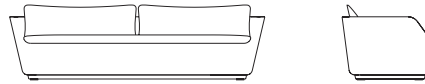

## TECHNICAL DATA

**COCOON** by Claesson Koivisto Rune

A family of sofas and chairs encompassing six elements; the classically proportioned club chair and sofa, the more compact tub chair and sofa and the high back sofa and high back chair. The club range has a low, open, horizontal feel. The tub range has a higher seat and back height with a smaller footprint, hence it is ideal for space saving solutions. The back and arms of the high back sofa create a semi-private space and the taller back and arms of the high back chair create a private cocoon. Produced using a hard wood frame and CMHR multi density foam. Featuring an optional aluminium trim detail at the base, Cocoon is available in a wide range of contract fabrics or leathers.

**COC001**

940 x 800 x h570/330

**COC002**

2200 x 800 x h570/330

**COC003**

770 x 650 x h750/440

**COC004**

1600 x 650 x h750/440

**COC005**

880 x 750 x h1100/440

**COC006**

1980 x 840 x h860/440